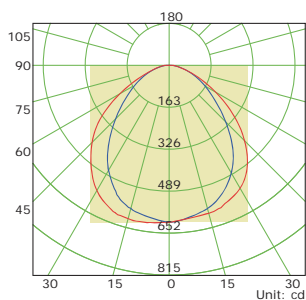

L02043

L02044

L02049

LED Mini Flood Light SMD

PHOTOMETRICS

Luminous Intensity Distribution:

L02043

L02044

L02049
with Trunnion Mount

Features :

Fixtures are IP66 rated and suitable for use in ambients from -25 C to 45 C (-77F~113F)

UL wet location listed and DLC pending.

Item	Power (W)	Efficacy (LM/W)	Lumen (LM)	CRI	Beam Angle(°)	Size(inch)	Location	Chip	Driver	Certificate
L02043	15	100	1500			4 3/4" * 3" * 1 1/4"				
L02044	30	100	3000	>70	7H*7V	7" * 4 1/4" * 1 1/4"	Wet Location	Lumileds 3030 Luxeon	OWN	UL/CUL, DLC
L02049	45	113	5100			8 1/4" * 5 1/2" * 2"				