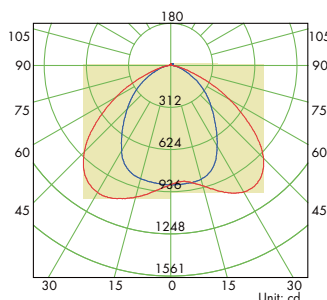

L02043

L02044

L02049

LED Mini Flood Light SMD

PHOTOMETRICS

Luminous Intensity Distribution:

L02043

L02044

L02049
with Trunnion Mount

Features :

Fixtures are IP66 rated and suitable for use in ambients from -25 C to 45 C (-77F~113F)

UL wet location listed and DLC pending.

Item	Power (W)	Efficacy (LM/W)	Lumen (LM)	CRI	Beam Angle(°)	Size(inch)	Location	Chip	Driver	Certificate
L02043	15	100	1500			4 3/4" * 3" * 1 1/4"				
L02044	30	100	3000	>70	7H*7V	7" * 4 1/4" * 1 1/4"	Wet Location	Lumileds 3030 Luxeon	OWN	UL/CUL, DLC
L02049	45	113	5100			8 1/4" * 5 1/2" * 2"				